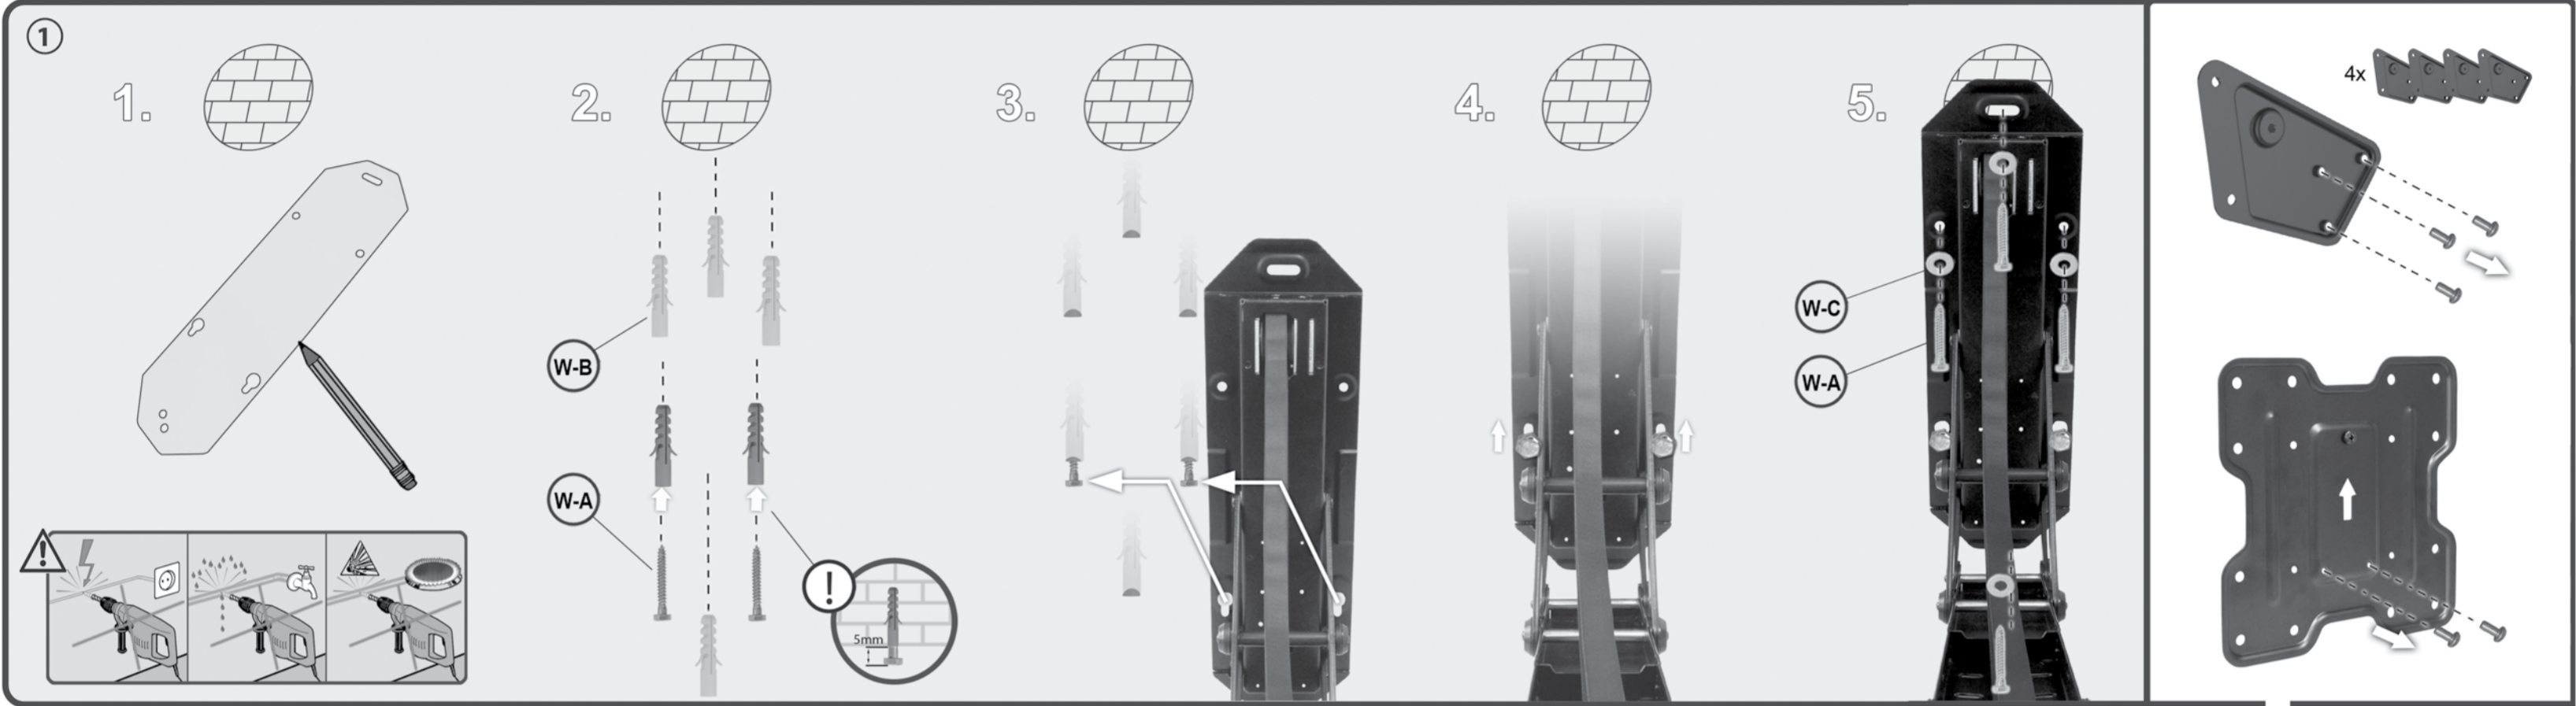

HL 40 ML HL 40 MWL

Klappbarer Deckenhalter
für LCD TV
Folding Suspension
Bracket for LCD Monitor

M5x14 (x4)	M6x30 (x4)	M8x50 (x4)	(x4)	6,3x55 (x6)
M6x14 (x4)	M8x30 (x4)	(x4)	(x8)	(x6)
			(x8)	(x4)

Montageanleitung
Assembly instructions

HL 40 ML
HL 40 MWL

my wall®
mount accessories

Klappbarer Deckenhalter für LCD TV
Folding Suspension Bracket for LCD TV